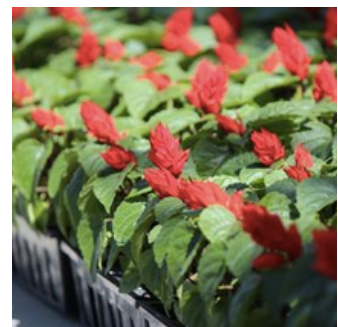

SALVIA SPLENDENS

Vista Red
6" pots | 6 per tray