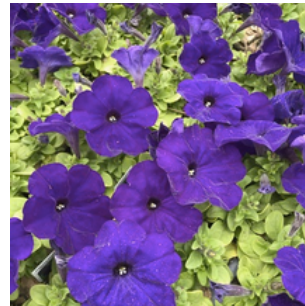

## PETUNIAS - PRETTY FLORA

---

4" pots | 1801 trays

*Petunias also available in hanging baskets!*

PINK

PINK PEARL

MIDNIGHT

PURPLE