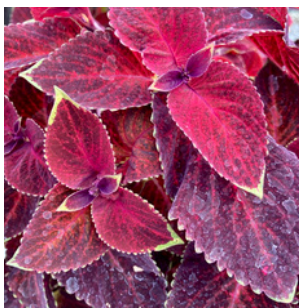

## COLEUS

4" pots | 1801 trays

CHOCOLATE SPLASH

SMOKY ROSE

CHOCOLATE CHERRY

WICKED HOT

INKY FINGERS

VELVET RED