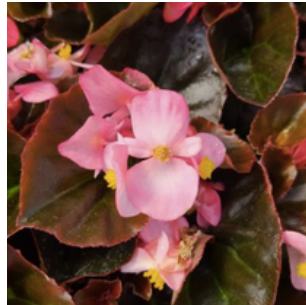

## BEGONIAS

4" pots | 1801 trays

OLYMPIA RED

OLYMPIA PINK

OLYMPIA WHITE

COCKTAIL MIX

GIN PINK

VODKA RED