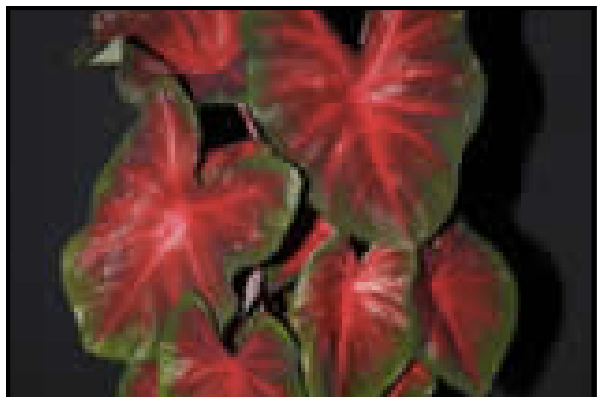

# CALADIUMS

CANDIDUM SENIOR

DESERT SUNSET

RED FLASH

SANGRIA

RED ALERT

4.5 " pots | 15 per tray