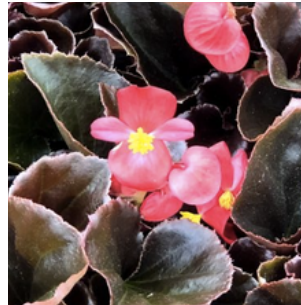

## BEGONIAS

4" pots | 1801 trays

OLYMPIA RED

OLYMPIA PINK

OLYMPIA WHITE

COCKTAIL MIX

GIN PINK

VODKA RED