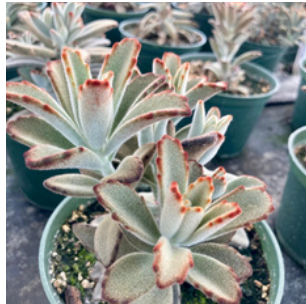

SUCCULENTS - GROWER'S MIX

6" pots | 6 per tray